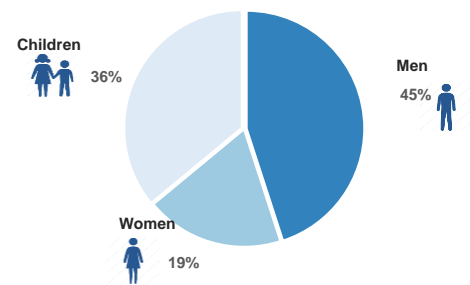

Demographic breakdown in Vathy Reception and Identification Centre - 30 Aug 2017