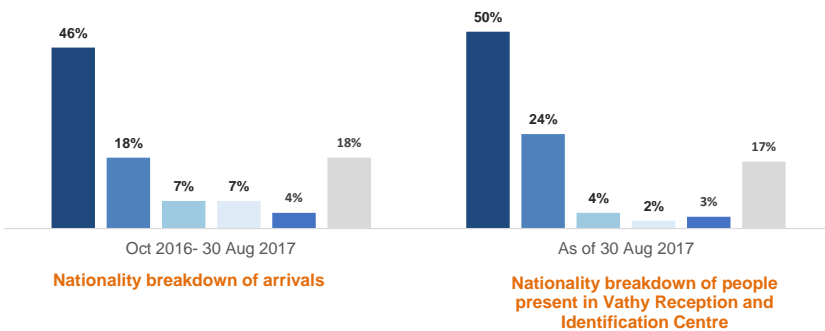

Top nationalities Samos

■ Syria ■ Iraq ■ Afghanistan ■ Algeria ■ Iran ■ Other