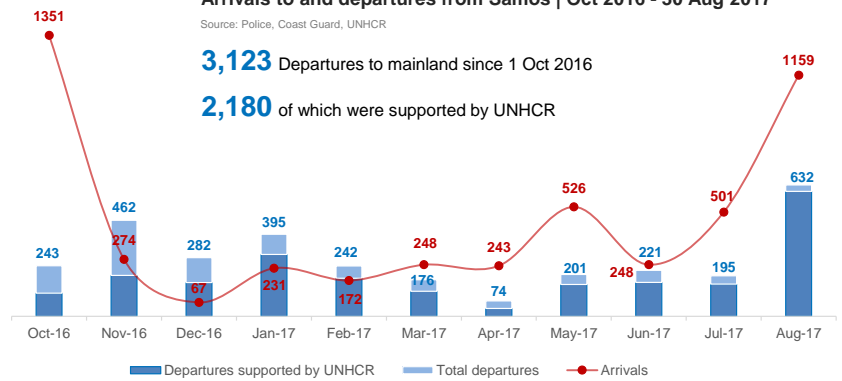

Arrivals to and departures from Samos | Oct 2016 - 30 Aug 2017

Source: Police, Coast Guard, UNHCR

3,123 Departures to mainland since 1 Oct 2016
2,180 of which were supported by UNHCR