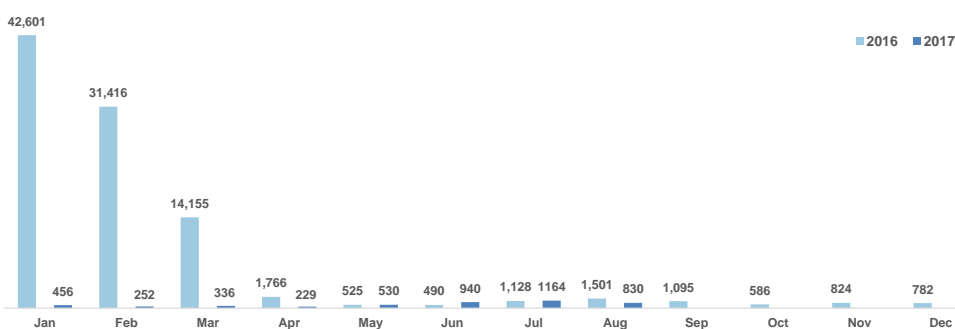

Arrivals per month