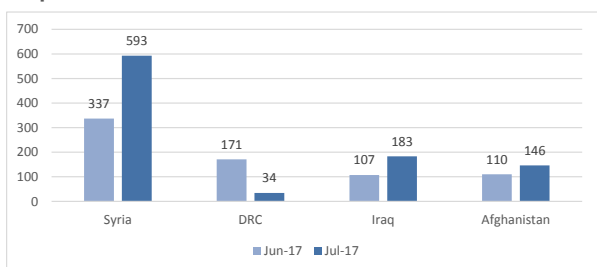

Top nationalities of arrivals in Lesvos

Source: Hellenic Police. Partial Data